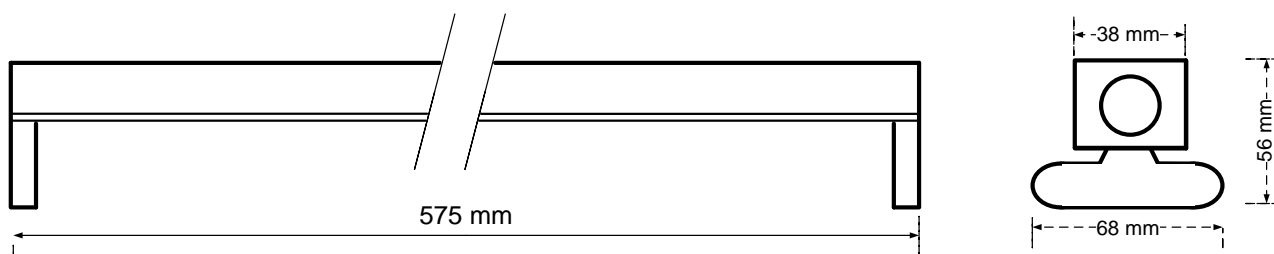

Dimensional Drawing

ELMASCO INDUSTRIES S.A.

Head Office : 44 K. Palama, 14343 N. Chalkidona, Athens, Greece
Production Plant : Ag. Adrianos, 21100 Nafplio, Greece
Email: elmasco@elmasco.eu

Tel : +30 210 2583100
Fax: +30 210 2583107